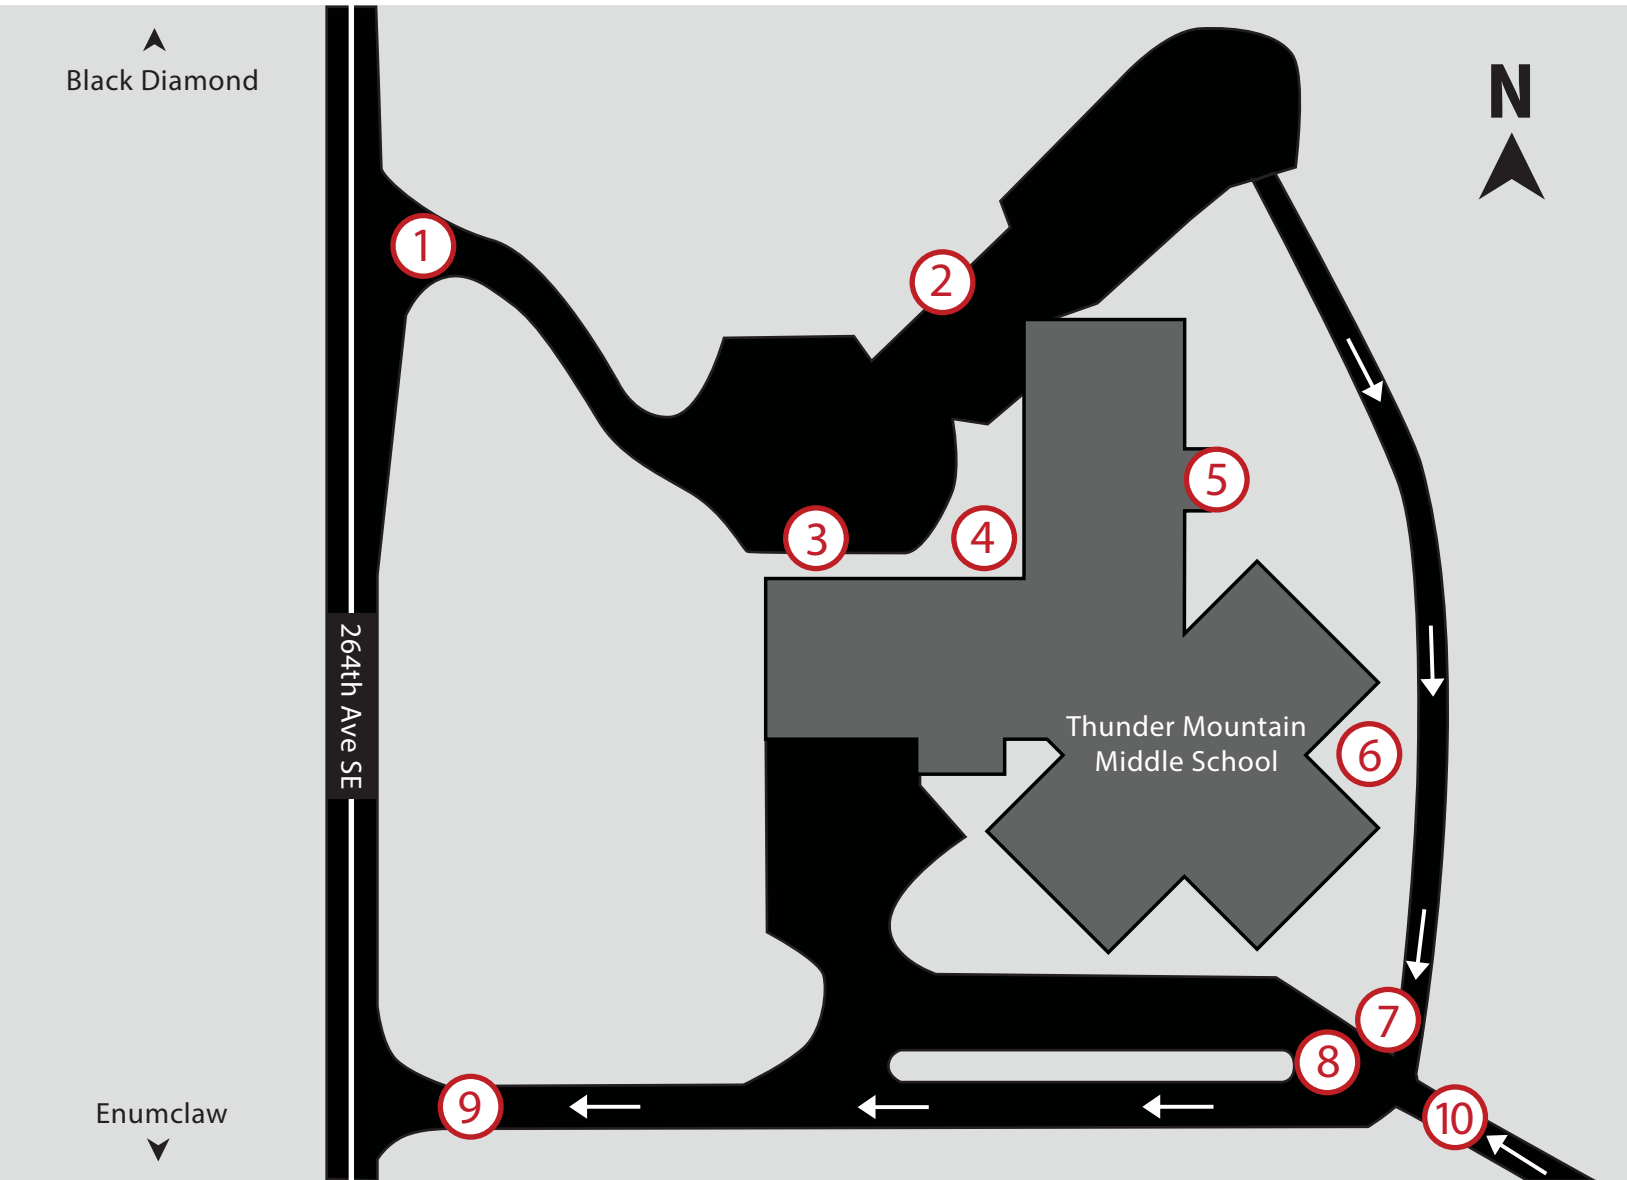

RAMROD START-FINISH MAP

LOCATION

Thunder Mountain
Middle School

42018 264th Ave SE,
Enumclaw, WA 98022

- | | | | |
|----------|---|-----------|--|
| 1 | CYCLIST/VEHICLE ENTRANCE
All cyclists must enter via this northern drive. | 6 | WATER
Last chance to top off water bottles. |
| 2 | CARPOOL PARKING
Limited parking for cars with 2+ cyclists. | 7 | RFID TAG TEST & START LINE PATH
Cyclists use path to move to Start line. |
| 3 | CYCLIST DROP OFF
Vehicles dropping off cyclists only. | 8 | START/FINISH LINE
The beginning and the end. |
| 4 | PACKET PICKUP - GEAR DROP OFF
Grab your packet & drop off post-ride gear. | 9 | CYCLISTS EXITING
Start riding! (No car/cyclist entry allowed) |
| 5 | RESTROOMS + SHOWERS
Clean up after the ride. | 10 | CYCLISTS ARRIVING
Many miles later - cross that finish line! |